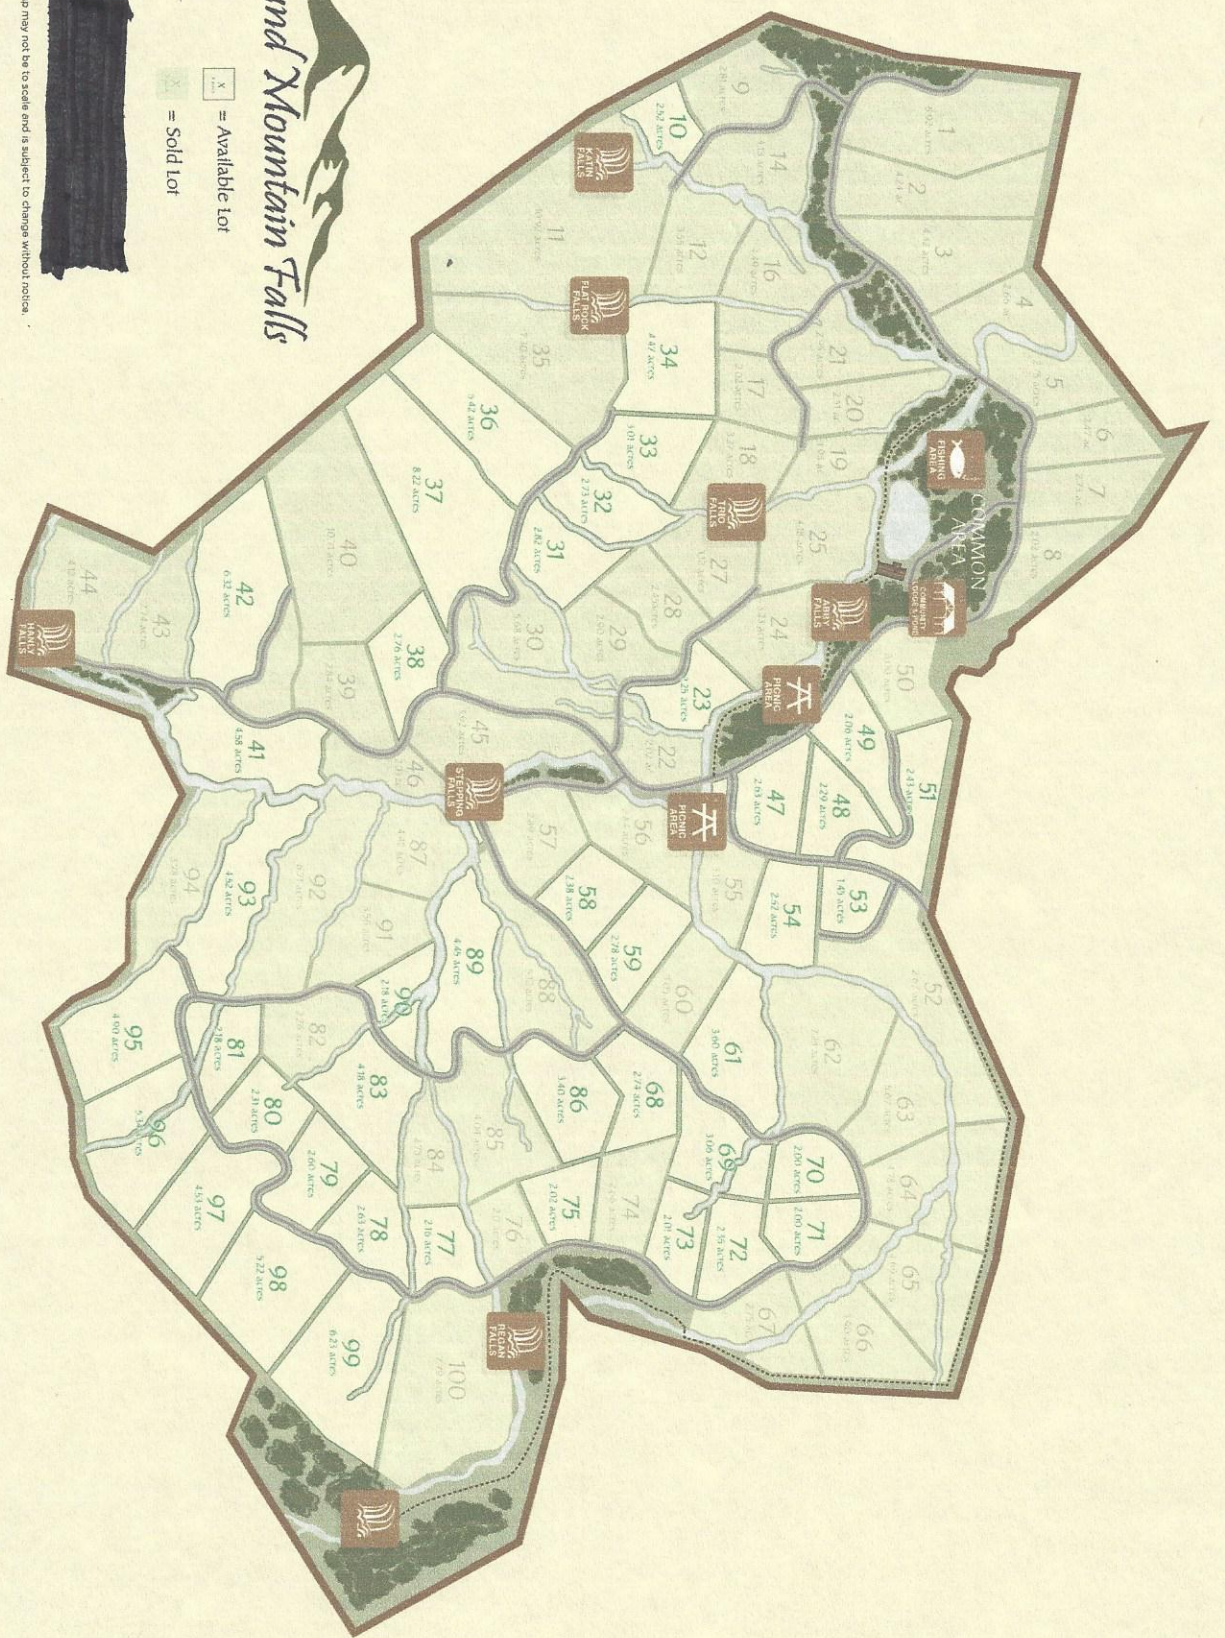

Round Mountain Falls

X = Available lot

█ = Sold Lot